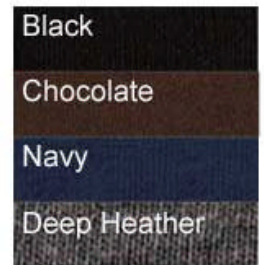

COLORS: **NEUTRALS:** WHITE
HEATHERS: SPORTS GREY
COLORS: BLACK, RED, ROYAL BLUE, NAVY

PRICE:	Size S to XL Neutrals	\$18.50ea.
	Size 2XL Neutrals	\$22.00ea.
	Size S to XL Heathers	\$19.25ea.
	Size 2XL Heathers	\$22.75ea.
	Size S to XL Colors	\$20.25ea.
	Size 2XL Colors	\$22.75ea.

SAVT logo on left front AND

■ VET TECH ■ on left wrist

Great for under Scrubs!!!

If you require shipping, please add an additional \$10.00.

Bella Ladies' Cotton/Spandex Yoga Pant

- 95/5 cotton/spandex
- 11.5 ounce
- Straight leg with 21/2" separated waist band
- Slim straight leg fit
- Includes 1 color/1 locations screen imprint (on left leg)
- Inseam starts at 31" for size S and then increases by 1/2" for each size up to 33" for 2XL